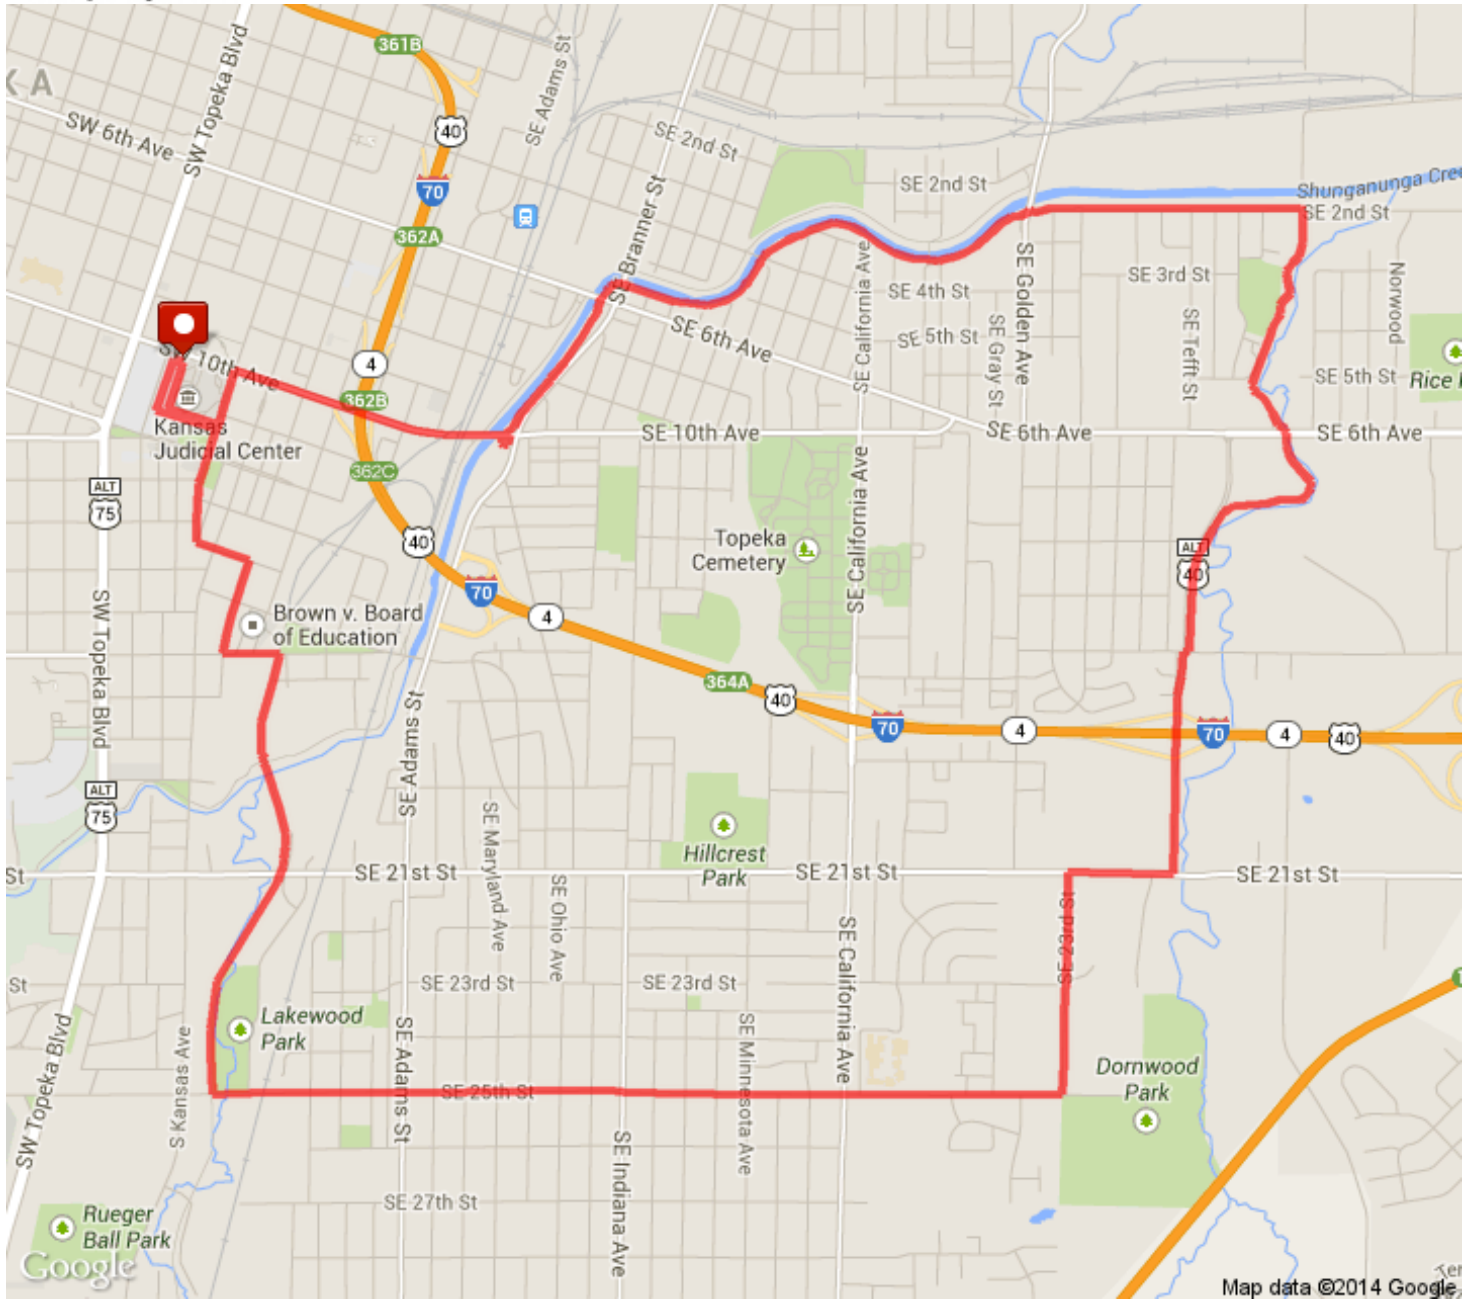

**BAT Route 3**  
Distance: 9.79 mi  
Elevation: 217.46 ft} (Max: 1,010.66 ft)

mapmyride

 Head south	0 mi (+0.11 mi)
 Head east	0.11 mi (+0.12 mi)
 Head north on SW Jackson St toward SW 11th St	0.23 mi (+0.13 mi)
 Head east on SW 10th Ave toward S Kansas Ave	0.36 mi (+0.65 mi)
 Head south on Shunga Trail	1.01 mi (+0.09 mi)
 Head northeast on Shunga Trail toward SE Lake St	1.1 mi (+2.1 mi)
 Head south on Deer Creek Trail	3.2 mi (+0.55 mi)
 Head southeast on Deer Creek Trail toward SE 8th Ave	3.76 mi (+0.7 mi)
 This segment has no directions.	4.45 mi (+0.01 mi)
 Head west on SE 10th St toward SE Deer Creek Trafficway	4.46 mi (+0.01 mi)
 Head south on SE Deer Creek Trafficway toward SE 11th Ct	4.47 mi (+0.14 mi)
 Continue onto SE Carnahan Ave	4.61 mi (+0.36 mi)
 Head south on SE Carnahan Ave toward SE 21st St	4.98 mi (+0 mi)
 Turn right onto SE 21st St	4.98 mi (+0.24 mi)
 Head south on SE 23rd St/SE Highland Ave toward SE 25th St Continue to follow SE Highland Ave	5.22 mi (+0.5 mi)
 Head south on SE Highland Ave toward SE 25th St	5.72 mi (+0 mi)
 Turn right onto SE 25th St	5.73 mi (+1.94 mi)
 Head north on Landon Nature Trail toward Shunga Trail	7.67 mi (+0.8 mi)
 Turn left to stay on Landon Nature Trail	8.47 mi (+0.01 mi)
 Turn right onto Shunga Trail	8.48 mi (+0.01 mi)

 Turn left onto Landon Nature Trail	8.48 mi (+0.25 mi)
 Head north on Landon Nature Trail toward SE 17th St	8.73 mi (+0 mi)
 Turn left onto SE 17th St	8.73 mi (+0.13 mi)
 Turn right onto SE Quincy St	8.86 mi (+0 mi)
 Head north on SE Quincy St toward SE 15th St	8.86 mi (+0.22 mi)
 Head west on SE 14th St toward S Kansas Ave	9.08 mi (+0.12 mi)
 Turn right onto SW Jackson St	9.21 mi (+0.27 mi)
 Head north on SW Jackson St	9.48 mi (+0.01 mi)
 Turn left	9.48 mi (+0.02 mi)
 Turn left	9.5 mi (+0.01 mi)
 Turn right	9.51 mi (+0.11 mi)
 Head west	9.62 mi (+0.02 mi)
 Turn right	9.64 mi (+0.15 mi)
 Destination	9.79 mi (+0 mi)

MapMyRide • <http://mapmyride.com/routes/view/467730046>