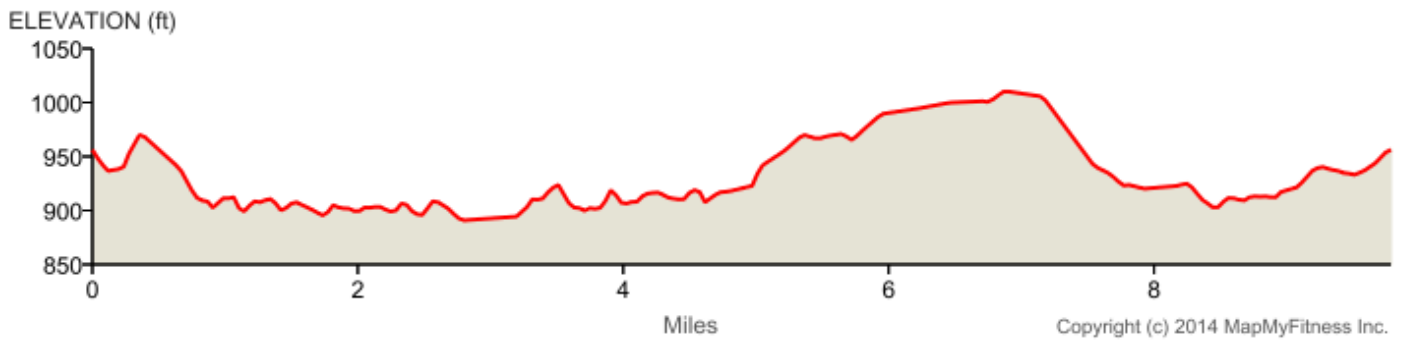

**BAT Route 3**  
Distance: 9.79 mi  
Elevation: 217.46 ft} (Max: 1,010.66 ft)

mapmyride

 Head south	0 mi (+0.11 mi)
 Head east	0.11 mi (+0.12 mi)
 Head north on SW Jackson St toward SW 11th St	0.23 mi (+0.13 mi)
 Head east on SW 10th Ave toward S Kansas Ave	0.36 mi (+0.65 mi)
 Head south on Shunga Trail	1.01 mi (+0.09 mi)
 Head northeast on Shunga Trail toward SE Lake St	1.1 mi (+2.1 mi)
 Head south on Deer Creek Trail	3.2 mi (+0.55 mi)
 Head southeast on Deer Creek Trail toward SE 8th Ave	3.76 mi (+0.7 mi)
 This segment has no directions.	4.45 mi (+0.01 mi)
 Head west on SE 10th St toward SE Deer Creek Trafficway	4.46 mi (+0.01 mi)
 Head south on SE Deer Creek Trafficway toward SE 11th Ct	4.47 mi (+0.14 mi)
 Continue onto SE Carnahan Ave	4.61 mi (+0.36 mi)
 Head south on SE Carnahan Ave toward SE 21st St	4.98 mi (+0 mi)
 Turn right onto SE 21st St	4.98 mi (+0.24 mi)
 Head south on SE 23rd St/SE Highland Ave toward SE 25th St Continue to follow SE Highland Ave	5.22 mi (+0.5 mi)
 Head south on SE Highland Ave toward SE 25th St	5.72 mi (+0 mi)
 Turn right onto SE 25th St	5.73 mi (+1.94 mi)
 Head north on Landon Nature Trail toward Shunga Trail	7.67 mi (+0.8 mi)
 Turn left to stay on Landon Nature Trail	8.47 mi (+0.01 mi)
 Turn right onto Shunga Trail	8.48 mi (+0.01 mi)

 Turn left onto Landon Nature Trail	8.48 mi (+0.25 mi)
 Head north on Landon Nature Trail toward SE 17th St	8.73 mi (+0 mi)
 Turn left onto SE 17th St	8.73 mi (+0.13 mi)
 Turn right onto SE Quincy St	8.86 mi (+0 mi)
 Head north on SE Quincy St toward SE 15th St	8.86 mi (+0.22 mi)
 Head west on SE 14th St toward S Kansas Ave	9.08 mi (+0.12 mi)
 Turn right onto SW Jackson St	9.21 mi (+0.27 mi)
 Head north on SW Jackson St	9.48 mi (+0.01 mi)
 Turn left	9.48 mi (+0.02 mi)
 Turn left	9.5 mi (+0.01 mi)
 Turn right	9.51 mi (+0.11 mi)
 Head west	9.62 mi (+0.02 mi)
 Turn right	9.64 mi (+0.15 mi)
 Destination	9.79 mi (+0 mi)

MapMyRide • <http://mapmyride.com/routes/view/467730046>