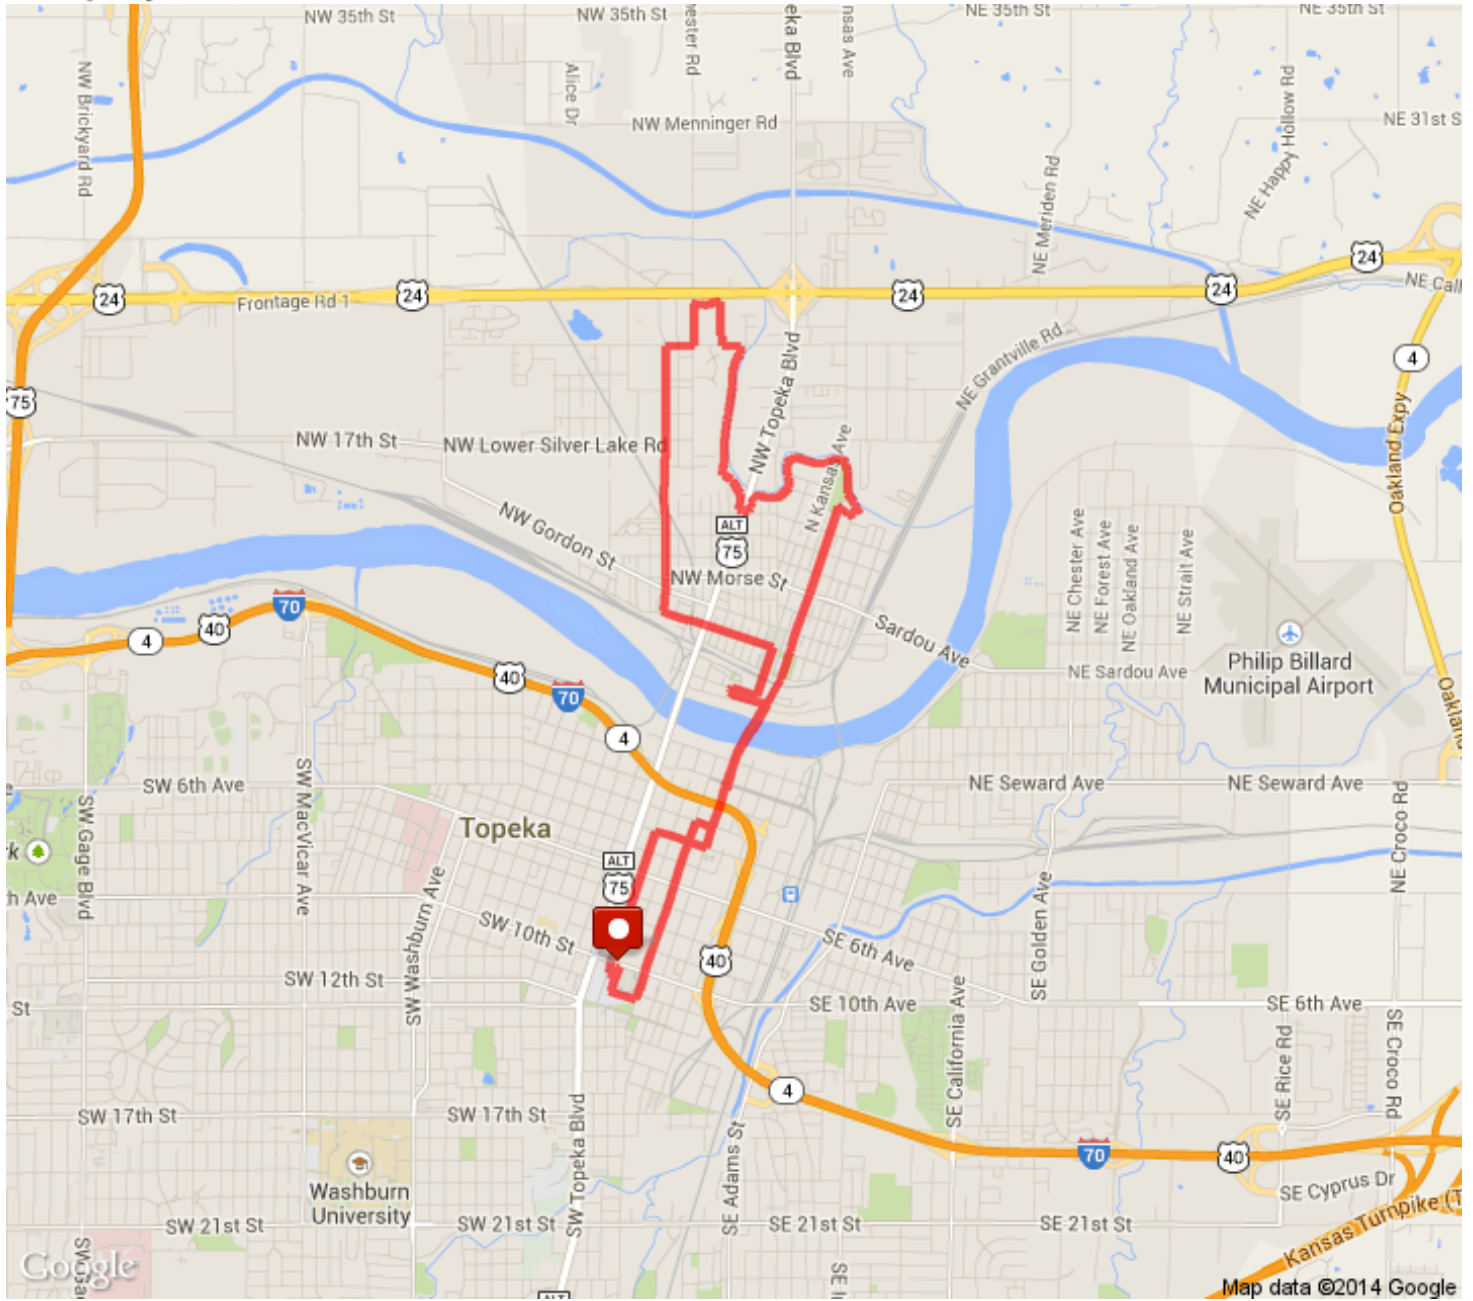

BAT Route 2

Distance: 9.32 mi

Elevation: 228.92 ft} (Max: 1,007.91 ft)

mapmyride

	Head south	0 mi (+0.12 mi)
	Turn right	0.12 mi (+0.01 mi)
	Head east	0.12 mi (+0.12 mi)
	Head north on SW Jackson St toward SW 11th St	0.25 mi (+0.86 mi)
	Head east on SW 3rd St toward S Kansas Ave	1.11 mi (+0.08 mi)
	Turn right onto S Kansas Ave	1.19 mi (+0 mi)
	Head north on S Kansas Ave toward SW 3rd St	1.19 mi (+0.87 mi)
	Continue onto NE Quincy St	2.06 mi (+0.68 mi)
	Continue onto Garfield Park	2.74 mi (+0.02 mi)
	Head northeast on Garfield Park toward NE Monroe St	2.75 mi (+0.01 mi)
	Head southeast on NE Monroe St	2.77 mi (+0.06 mi)
	This segment has no directions.	2.83 mi (+0.03 mi)
	Head northeast	2.85 mi (+0.03 mi)
	Head northwest toward N Kansas Ave	2.89 mi (+1.72 mi)
	Head west on NW Lyman Rd	4.61 mi (+0.08 mi)
	Head north toward NW Hwy 24 Rd	4.7 mi (+0.2 mi)
	This segment has no directions.	4.9 mi (+0.13 mi)
	Head south on NW Tyler St toward NW Lyman Rd	5.03 mi (+0.19 mi)
	Head west on NW Lyman Rd toward NW Polk St	5.22 mi (+0.13 mi)
	Head south on NW Taylor St toward NW Williams St	5.35 mi (+1.21 mi)

	Head east on NW Laurent St toward NW Polk St	6.56 mi (+0.52 mi)
	Head south on N Kansas Ave toward NE Norris St	7.08 mi (+0.23 mi)
	Head west on NW Curtis St toward NW Jackson St	7.31 mi (+0.12 mi)
	Head south on Northeast Curtis Flyoff toward N Kansas Ave	7.43 mi (+0.19 mi)
	Head southwest on N Kansas Ave toward SE 1st St	7.61 mi (+0.71 mi)
	Head west on SW 4th St toward SW Jackson St	8.32 mi (+0.24 mi)
	Head south on SW Harrison St toward SW 5th St	8.56 mi (+0.68 mi)
	Head east	9.25 mi (+0.03 mi)
	Head north	9.27 mi (+0.04 mi)
	Head east	9.31 mi (+0.01 mi)
	Destination	9.32 mi (+0 mi)

MapMyRide • <http://mapmyride.com/routes/view/467723572>