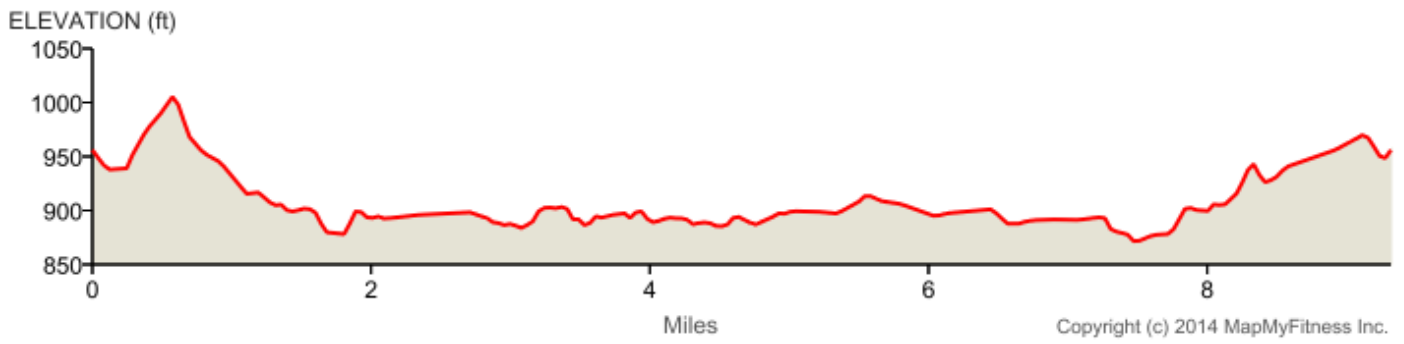

BAT Route 2

Distance: 9.32 mi

Elevation: 228.92 ft} (Max: 1,007.91 ft)

mapmyride

	Head south	0 mi (+0.12 mi)
	Turn right	0.12 mi (+0.01 mi)
	Head east	0.12 mi (+0.12 mi)
	Head north on SW Jackson St toward SW 11th St	0.25 mi (+0.86 mi)
	Head east on SW 3rd St toward S Kansas Ave	1.11 mi (+0.08 mi)
	Turn right onto S Kansas Ave	1.19 mi (+0 mi)
	Head north on S Kansas Ave toward SW 3rd St	1.19 mi (+0.87 mi)
	Continue onto NE Quincy St	2.06 mi (+0.68 mi)
	Continue onto Garfield Park	2.74 mi (+0.02 mi)
	Head northeast on Garfield Park toward NE Monroe St	2.75 mi (+0.01 mi)
	Head southeast on NE Monroe St	2.77 mi (+0.06 mi)
	This segment has no directions.	2.83 mi (+0.03 mi)
	Head northeast	2.85 mi (+0.03 mi)
	Head northwest toward N Kansas Ave	2.89 mi (+1.72 mi)
	Head west on NW Lyman Rd	4.61 mi (+0.08 mi)
	Head north toward NW Hwy 24 Rd	4.7 mi (+0.2 mi)
	This segment has no directions.	4.9 mi (+0.13 mi)
	Head south on NW Tyler St toward NW Lyman Rd	5.03 mi (+0.19 mi)
	Head west on NW Lyman Rd toward NW Polk St	5.22 mi (+0.13 mi)
	Head south on NW Taylor St toward NW Williams St	5.35 mi (+1.21 mi)

	Head east on NW Laurent St toward NW Polk St	6.56 mi (+0.52 mi)
	Head south on N Kansas Ave toward NE Norris St	7.08 mi (+0.23 mi)
	Head west on NW Curtis St toward NW Jackson St	7.31 mi (+0.12 mi)
	Head south on Northeast Curtis Flyoff toward N Kansas Ave	7.43 mi (+0.19 mi)
	Head southwest on N Kansas Ave toward SE 1st St	7.61 mi (+0.71 mi)
	Head west on SW 4th St toward SW Jackson St	8.32 mi (+0.24 mi)
	Head south on SW Harrison St toward SW 5th St	8.56 mi (+0.68 mi)
	Head east	9.25 mi (+0.03 mi)
	Head north	9.27 mi (+0.04 mi)
	Head east	9.31 mi (+0.01 mi)
	Destination	9.32 mi (+0 mi)

MapMyRide • <http://mapmyride.com/routes/view/467723572>