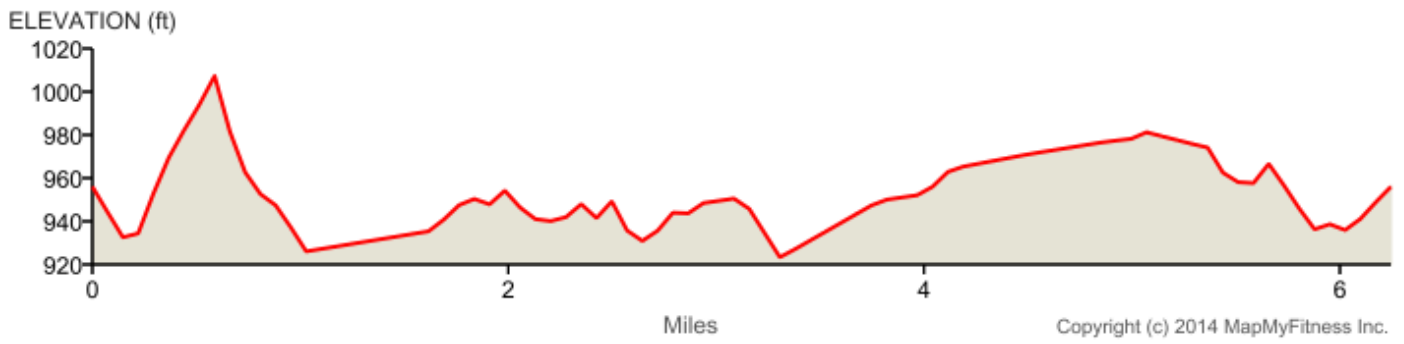

BAT Route 1 Family
Distance: 6.25 mi
Elevation: 174.93 ft} (Max: 1,007.91 ft)

mapmyride

	Head west	0 mi (+0 mi)
	Turn left	0 mi (+0.11 mi)
	Head south	0.12 mi (+0 mi)
	Turn left	0.12 mi (+0.13 mi)
	Head north on SW Jackson St toward SW 11th St	0.25 mi (+0.76 mi)
	Head west on SW 4th St toward SW Van Buren St	1.01 mi (+0.81 mi)
	Continue onto SW Willow Ave	1.81 mi (+0.24 mi)
	Head west on SW Willow Ave toward SW Washburn Ave	2.06 mi (+0.02 mi)
	Turn left onto SW Washburn Ave	2.08 mi (+0.35 mi)
	Head north on SW Washburn Ave toward SW 8th Ave Walk your bicycle	2.43 mi (+0 mi)
	Turn left onto SW 8th Ave	2.43 mi (+0.43 mi)
	Head south on SW Summit Ave toward SW 8th Ave	2.86 mi (+0.07 mi)
	Head west on SW 8th Ave toward SW Roosevelt St	2.93 mi (+0.44 mi)
	Turn left onto SW Randolph Ave	3.37 mi (+0 mi)
	Head south on SW Randolph Ave toward SW 9th St	3.38 mi (+0.75 mi)
	Head east on SW Huntoon St toward SW Medford Ave	4.13 mi (+1.58 mi)
	Continue onto SW 12th St	5.71 mi (+0.16 mi)
	Head east on SW 12th St toward SW Jackson St	5.87 mi (+0 mi)
	Turn left onto SW Jackson St	5.87 mi (+0.07 mi)
	Head north on SW Jackson St	5.94 mi (+0.01 mi)

 Turn left	5.95 mi (+0.02 mi)
 Turn left	5.97 mi (+0.01 mi)
 Turn right	5.98 mi (+0.12 mi)
 Head west	6.09 mi (+0.01 mi)
 Turn right	6.1 mi (+0.15 mi)
 Destination	6.25 mi (+0 mi)

MapMyRide • <http://mapmyride.com/routes/view/467705412>