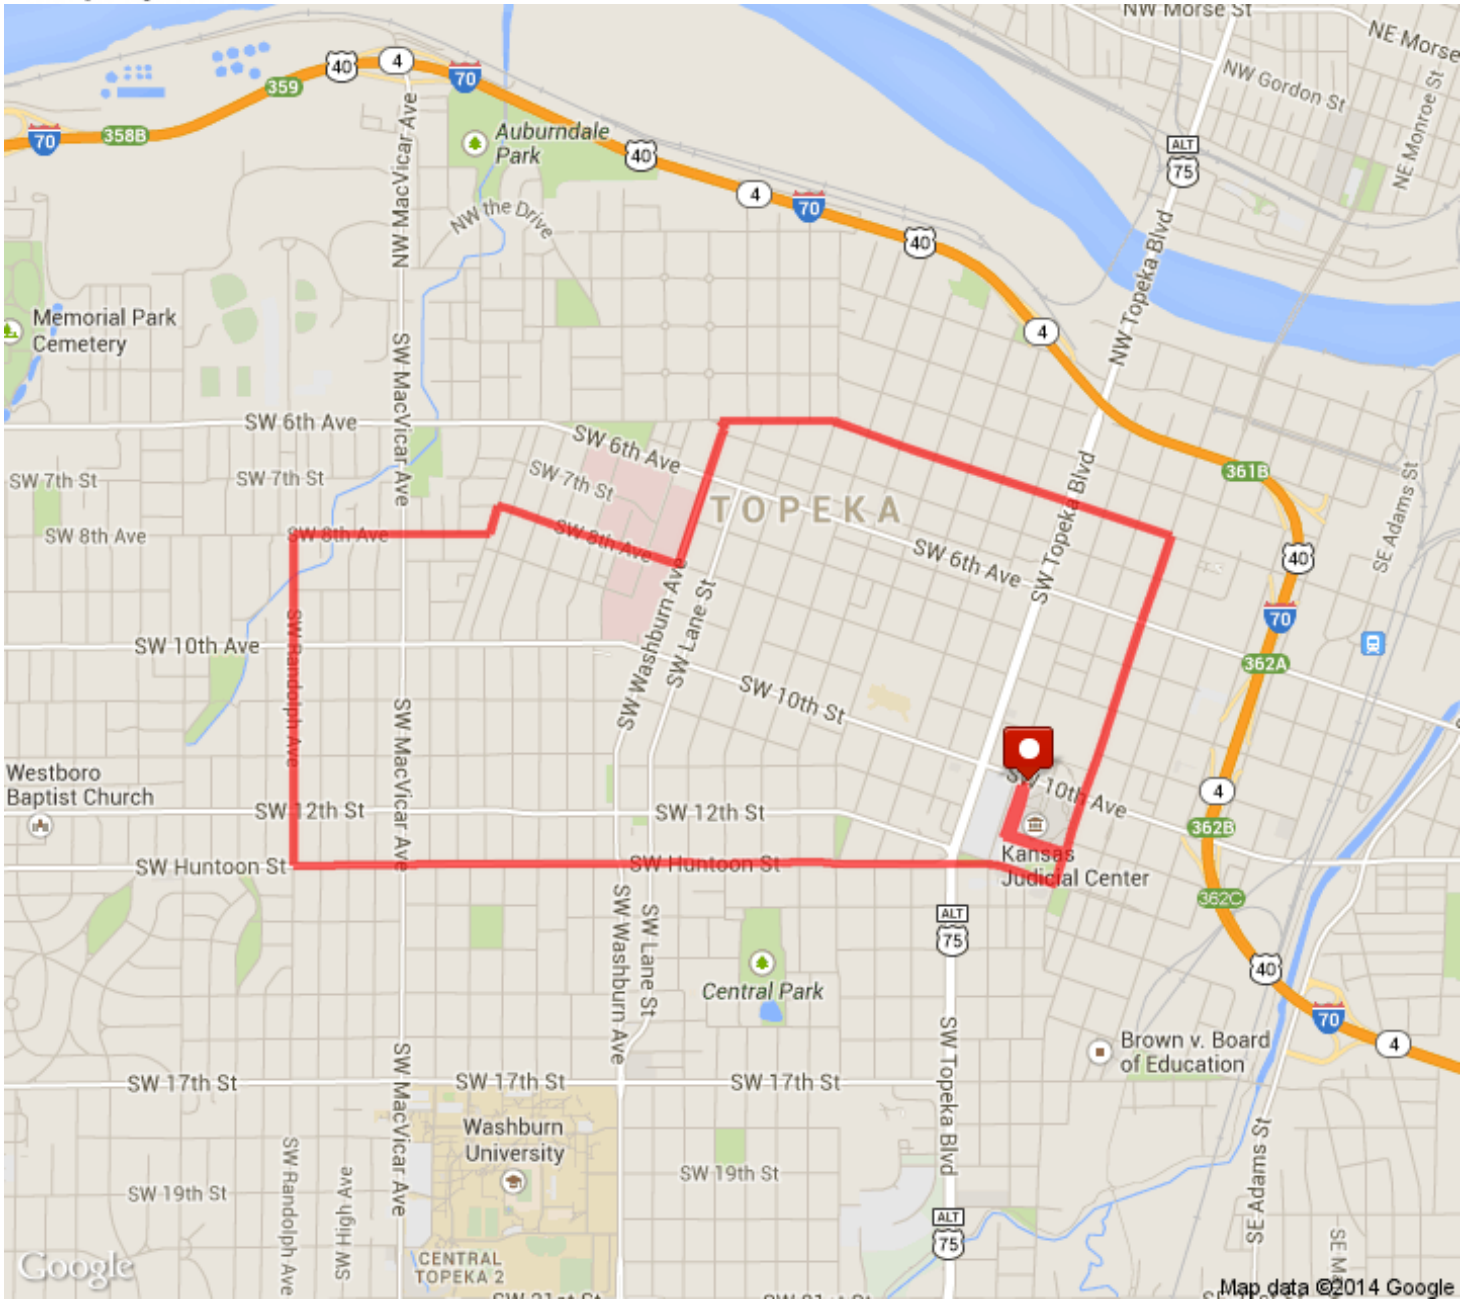

BAT Route 1 Family
Distance: 6.25 mi
Elevation: 174.93 ft} (Max: 1,007.91 ft)

mapmyride

	Head west	0 mi (+0 mi)
	Turn left	0 mi (+0.11 mi)
	Head south	0.12 mi (+0 mi)
	Turn left	0.12 mi (+0.13 mi)
	Head north on SW Jackson St toward SW 11th St	0.25 mi (+0.76 mi)
	Head west on SW 4th St toward SW Van Buren St	1.01 mi (+0.81 mi)
	Continue onto SW Willow Ave	1.81 mi (+0.24 mi)
	Head west on SW Willow Ave toward SW Washburn Ave	2.06 mi (+0.02 mi)
	Turn left onto SW Washburn Ave	2.08 mi (+0.35 mi)
	Head north on SW Washburn Ave toward SW 8th Ave Walk your bicycle	2.43 mi (+0 mi)
	Turn left onto SW 8th Ave	2.43 mi (+0.43 mi)
	Head south on SW Summit Ave toward SW 8th Ave	2.86 mi (+0.07 mi)
	Head west on SW 8th Ave toward SW Roosevelt St	2.93 mi (+0.44 mi)
	Turn left onto SW Randolph Ave	3.37 mi (+0 mi)
	Head south on SW Randolph Ave toward SW 9th St	3.38 mi (+0.75 mi)
	Head east on SW Huntoon St toward SW Medford Ave	4.13 mi (+1.58 mi)
	Continue onto SW 12th St	5.71 mi (+0.16 mi)
	Head east on SW 12th St toward SW Jackson St	5.87 mi (+0 mi)
	Turn left onto SW Jackson St	5.87 mi (+0.07 mi)
	Head north on SW Jackson St	5.94 mi (+0.01 mi)

 Turn left	5.95 mi (+0.02 mi)
 Turn left	5.97 mi (+0.01 mi)
 Turn right	5.98 mi (+0.12 mi)
 Head west	6.09 mi (+0.01 mi)
 Turn right	6.1 mi (+0.15 mi)
 Destination	6.25 mi (+0 mi)

MapMyRide • <http://mapmyride.com/routes/view/467705412>